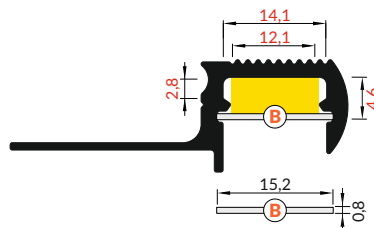

C click cover
colours: transparent, white
material: PMMA

Pozor! Ověřte rozměry prostoru pro LED pásek
Note! Dimensions of the space to install LED source

délka = 2 m
balení = 10 x 2 m
length = 2 m
package = 10 x 2 m