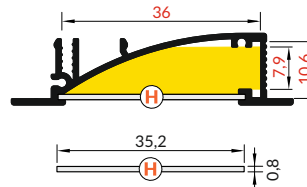

- decorative and lighting profile
- a parabolic, reflecting element - even, smooth, diffused light
- a flat profile, designed to fit into plasterboards - installation without interference in the frame construction
- mounted to furniture, walls, pedestals with holders (click-in) or directly (with screws, adhesive tape or glue)
- LED strip: width max. 8mm, power supply max. 15W/m

 hliník surový
raw aluminium
00209983

Dostupné délky / Available lengths
max. 4m

DIFUZORY / COVERS

difuzor **H** nasouvací
propustnost: čirý, matný, opálový
materiál: PC, PP

H slide cover
colours: transparent, frosted, white
material: PC, PP

Pozor! Ověř rozměry prostoru pro LED pásek
Note! Dimensions of the space to install LED source

délka = 2 m
balení = 10 x 2 m
length = 2 m
package = 10 x 2 m

H čirý / **H** transparent
00209533

H matný / **H** frosted
00209534