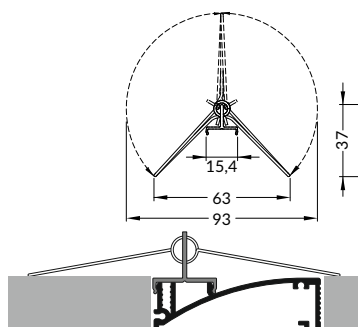

1 ks
1 pc

držák **X** pružinový
spring **X** mounting plate

● hliník surový raw aluminium 00209606