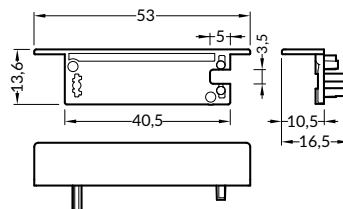

1 pár = 2 ks
balení = 10 párů
1 pair = 2 pcs
package = 10 pairs

○ bílá white 00209677

● stříbrná silver 00209679

● černá black 00209678

● šedá grey 00209680

DRŽÁKY / MOUNTINGS

držák **U** pružný, otvor oválný
barva: nerez
materiál: nerezová ocel

U flexible mounting plate
colour: inox
material: stainless steel