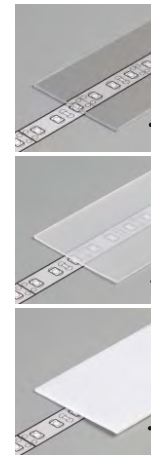

DIFUZORY / COVERS

difuzor **H** nasouvací
propustnost: čirý, matný, opálový
materiál: PC, PP

H slide cover
colours: transparent, frosted, white
material: PC, PP

Pozor! Ověř rozměry prostoru pro LED pásek
Note! Dimensions of the space to install LED source

délka = 2 m
balení = 10 x 2 m
length = 2 m
package = 10 x 2 m

H čirý / **H** transparent
00209533

H matný / **H** frosted
00209534

H opálový / **H** white
00209535

KONCOVKY / ENDINGS

koncovka **FLAT8** s otvorem
barvy: bílá, stříbrná, černá, šedá
materiál: ABS

FLAT8 ending with hole
colours: white, silver, black, grey
material: ABS