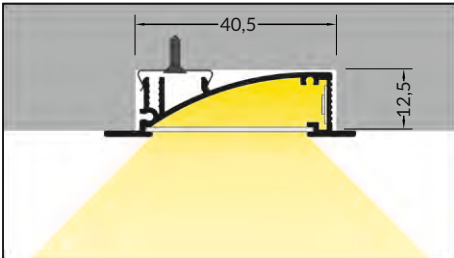

H difuzor H nasouvací
H slide cover

U¹ držák U pružný, otvor oválný
U flexible mounting plate

U² držák U pružný, otvor zahloubený
cone U flexible mounting plate

X¹ držák X hliníkový, otvor kulatý
X mounting plate

X² držák X pružinový
spring X mounting plate

max. 8 mm

zapuštěné
recessed

délka = 2 m
balení = 10 x 2 m
length = 2 m
package = 10 x 2 m

bílý lak
white painted
00209977

stříbrný elox
anodized
00209981

černý elox
black anodized
00209979

hliník surový
raw aluminium
00209983

Dostupné délky / Available lengths
max. 4m