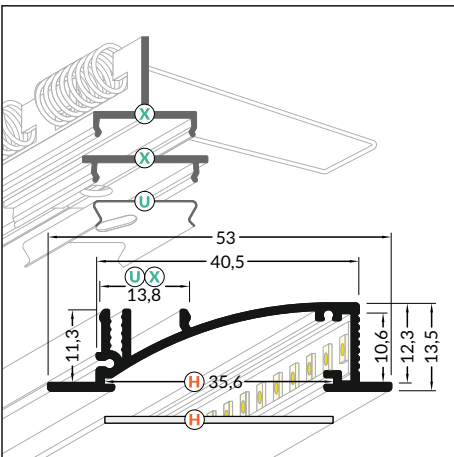

- decorative and lighting profile
- a parabolic, reflecting element - even, smooth, diffused light
- a flat profile, designed to fit into plasterboards - installation without interference in the frame construction
- mounted to furniture, walls, pedestals with holders (click-in) or directly (with screws, adhesive tape or glue)
- LED strip: width max. 8mm, power supply max. 15W/m

X² držák X pružinový
spring X mounting plate

 max. 8 mm

 zapuštěné
recessed

délka = 2 m
balení = 10 x 2 m
length = 2 m
package = 10 x 2 m

 bílý lak
white painted
00209977

 stříbrný elox
anodized
00209981

 černý elox
black anodized
00209979

Pozor! Ověř rozměry prostoru pro LED pásek
Note! Dimensions of the space to install LED source

délka = 2 m
balení = 10 x 2 m
length = 2 m
package = 10 x 2 m

H čirý / **H** transparent
00209533

H matný / **H** frosted
00209534