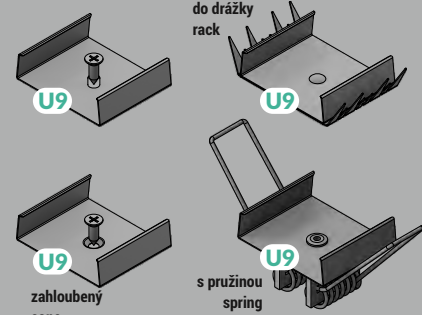

DRŽÁKY PRO PROFILY 06, 07 MOUNTINGS FOR PROFILES 06, 07