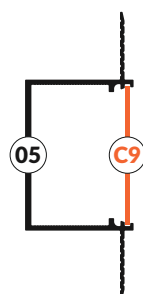

variant 05 - recessed 05-C9 spackle mounting