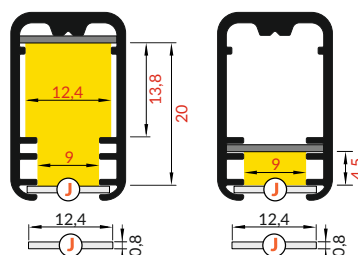

J slide cover
 colours: transparent, frosted, white
 material: PC, PP

Pozor! Ověřte rozměry prostoru
 pro LED pásek
Note! Dimensions of the space
 to install LED source

délka = 2 m
 balení = 10 x 2 m
 length = 2 m
 package = 10 x 2 m