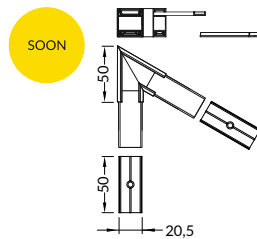

SPOJKY / CONNECTORS

spojka LINEA20, 60° horizontální
barvy: bílá, stříbrný elox, černá
materiál: hliník, PC

LINEA20 connector 60 deg
colours: white, anodized, black
material: aluminium, polycarbonate

spojka LINEA20, 90° horizontální
barvy: bílá, stříbrný elox, černá
materiál: hliník, PC

LINEA20 connector 90 deg
colours: white, anodized, black
material: aluminium, polycarbonate