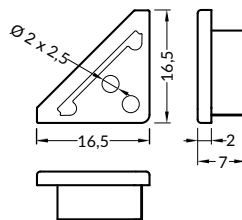

Koncovka s označenými místy pro vrtání otvorů
Ending with marked space to bore the holes

1 pár = 2 ks
balení = 10 párů
1 pair = 2 pcs
package = 10 pairs

bílá / white
00209643

stříbrná / silver
00209645

černá / black
00209644

šedá / grey
00209646