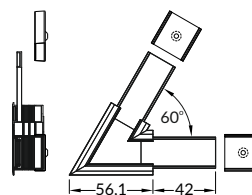

SPOJKY / CONNECTORS

spojka LINEA-IN20, 60° horizontální
barvy: bílá, stříbrný elox, černá
materiál: hliník, PC

LINEA-IN20 connector 60 deg
colours: white, anodized, black
material: aluminium, polycarbonate

spojka LINEA-IN20, 90° horizontální
barvy: bílá, stříbrný elox, černá
materiál: hliník, PC

LINEA-IN20 connector 90 deg
colours: white, anodized, black
material: aluminium, polycarbonate